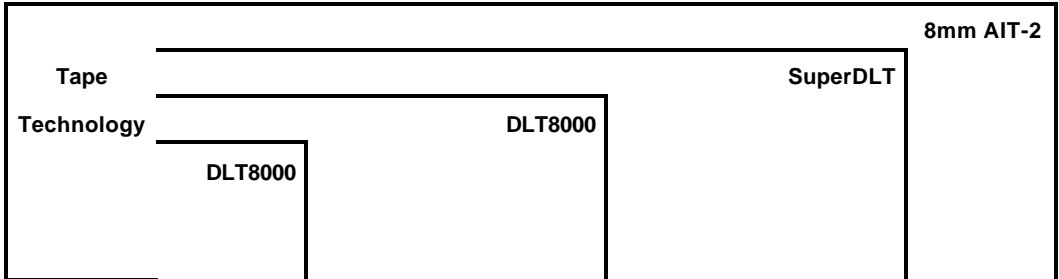

Overland's Enterprise Class Library Family

Server: **HP-UX**

Products: **Enterprise Libraries**

Certified= Supported by software partner

Compatible= Emulates another certified device

Dates= Planned timeframe for support by software partner