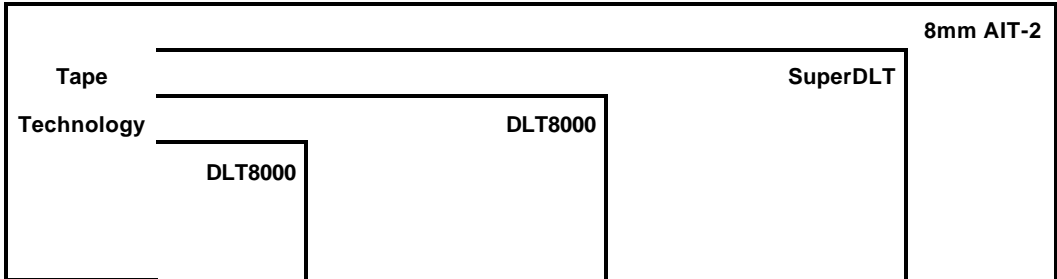

Overland's Enterprise Class Library Family

Server: **NT - Windows**
Products: **Enterprise Libraries**

Certified= Supported by software partner
Compatible= Emulates another certified device
Dates= Planned timeframe for support by software partner

Base Server OS	Software Vendor	Software Product	Base Version	DLT Library-Xpress Model	Library-Xpress Neo Series Model	Library-Xpress Neo Series Model	Library-Xpress Neo Series Model	Library-Xpress Neo Series Model	AIT LibraryPro System Model
Version				LXB/LXG/LXC	LXN2000	LXN4000	LXN2000	LXN4000	LPxxxx
4.0	2AI	OpenSave	3.2	Certified	Certified		Certified		
4.0	Tivoli	Tivoli Storage Manager	4.2.1		Certified	Q1 2002	Certified	Q1 2002	
4.0	Tivoli	Tivoli Storage Manager	4.1.3						Certified
NT 4.0 SP4	Veritas	Backup Exec	8.6	Certified	Certified	Q1 2002	Certified	Q1 2002	Certified
	Veritas	Backup Exec	8.5	Certified					
	Veritas	Backup Exec	8.0	Certified					
4.0	Veritas	NetBackup	3.2	Certified					Certified
4.x	Veritas	NetBackup BusinessServer	3.4	Certified	Certified	Q1 2002	Certified	Q1 2002	Certified
4.x	Veritas	NetBackup DataCenter	3.4	Certified	Certified	Q1 2002	Certified	Q1 2002	Certified