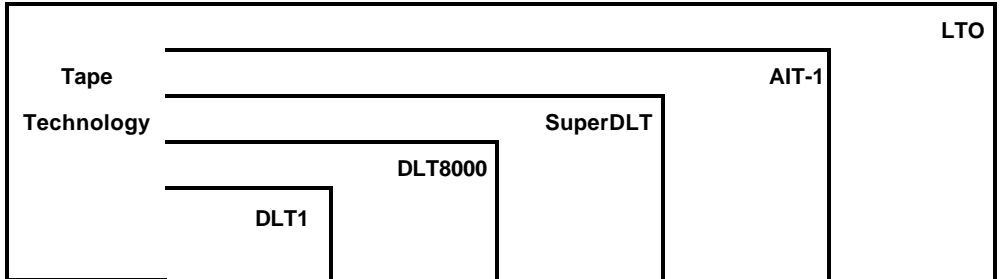

Overland's Autoloader Family

Server: Windows 2000

Products: Autoloaders

Certified= Supported by software partner

Compatible= Emulates another certified device

Dates= Planned timeframe for support by software partner