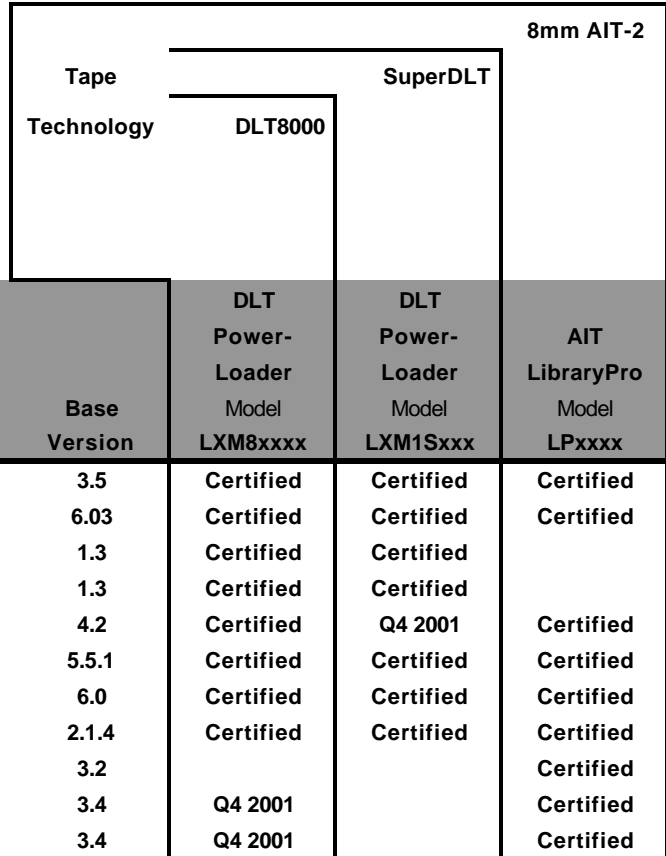

Overland's Midrange Library Family

Server: **Tru64**
Products: **Midrange Libraries**

Certified= Supported by software partner
Compatible= Emulates another certified device
Dates= Planned timeframe for support by software partner

Base Server OS Version	Software Vendor	Software Product	Base Version	DLT Power-Loader Model LXM8xxxx	DLT Power-Loader Model LXM1Sxxx	AIT LibraryPro Model LPxxxx
4.0f	Atempo (Quadratec)	Time Navigator	3.5	Certified	Certified	Certified
4.0b	BakBone	NetVault	6.03	Certified	Certified	Certified
3.x	HICOMP	HIBACK	1.3	Certified	Certified	
3.x	HICOMP	HIBARS	1.3	Certified	Certified	
	Knox Software	Arkeia	4.2	Certified	Q4 2001	Certified
	Legato	NetWorker	5.5.1	Certified	Certified	Certified
	Legato	NetWorker	6.0	Certified	Certified	Certified
	Syncsort	Backup Express	2.1.4	Certified	Certified	Certified
4.x	Veritas	NetBackup	3.2			Certified
4.x	Veritas	NetBackup BusinessServer	3.4	Q4 2001		Certified
4.x	Veritas	NetBackup DataCenter	3.4	Q4 2001		Certified