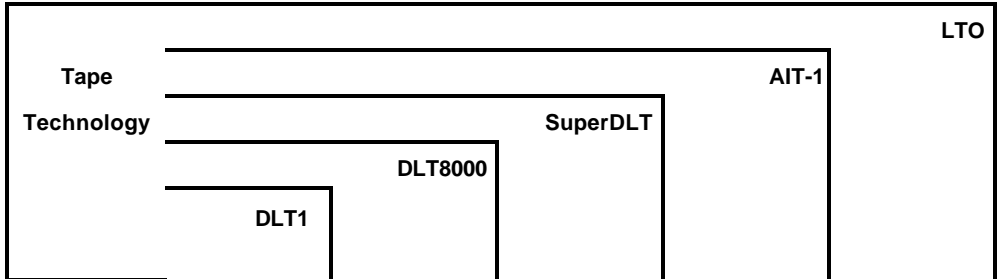

Overland's Autoloader Family

Server: **Linux**
Products: **Autoloaders**

Certified= Supported by software partner
Compatible= Emulates another certified device
Dates= Planned timeframe for support by software partner

Base Server OS Version	Software Vendor	Software Product	Base Version	DLT Loader-Xpress Model	DLT Loader-Xpress Model	DLT Loader-Xpress Model	AIT Loader-Xpress Model	LTO Ultrium Loader-Xpress Model
				LXL1B10	LXL810	LXL1S10	LPxxxx	LXL1U11
Caldera 2.3	Legato	NetWorker	6.0				Certified	
Caldera, Corel	NOVaSTOR	NovaNET	8.0					Certified
Mandrake	NOVaSTOR	NovaNET	8.0					Certified
RedHat, SuSE	NOVaSTOR	NovaNET	8.0					Certified
Slackware	NOVaSTOR	NovaNET	8.0					Certified
TurboLinux 6.0	NOVaSTOR	NovaNET	8.0					Certified
RedHat 6.2	Veritas	NetBackup BusinessServer	3.4.1		Q4 2001		Certified	Q1 2002
RedHat 6.2	Veritas	NetBackup DataCenter	3.4.1		Q4 2001		Certified	Q1 2002
Linux	Yosemite	TapeWare for Linux	6.20				Certified