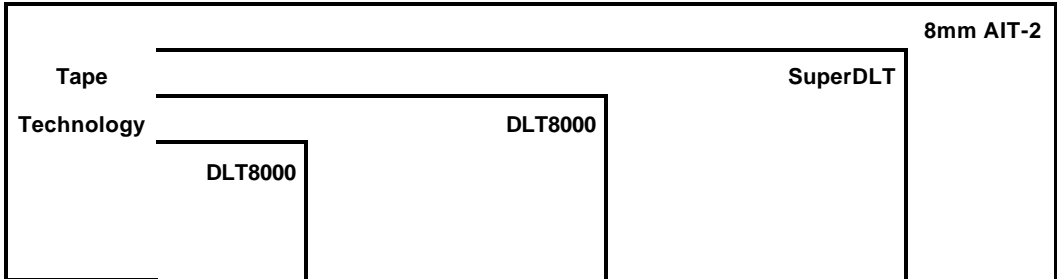

Overland's Enterprise Class Library Family

Server: **Solaris**
Products: **Enterprise Libraries**

Certified= Supported by software partner
Compatible= Emulates another certified device
Dates= Planned timeframe for support by software partner

Base Server OS Version	Software Vendor	Software Product	Base Version	DLT Library-Xpress Model LXB/LXG/LXC	Library-Xpress Neo Series Model LXN2000	Library-Xpress Neo Series Model LXN4000	Library-Xpress Neo Series Model LXN2000	Library-Xpress Neo Series Model LXN4000	AIT LibraryPro System Model LPxxxx
2.5.1	Atempo (Quadratec)	Time Navigator	3.5	Certified	Certified	Q4 2001	Certified	Q4 2001	Certified
2.5	BakBone	NetVault	6.03	Certified	Certified	Q4 2001	Certified	Q4 2001	Certified
2.7	CommVault	Galaxy (releasing Q4-01)	3.7	Certified	Certified	Q1 2002	Certified	Q1 2002	Certified
2.5	CommVault	Galaxy	3.1	Certified	Certified		Certified		
2.5	CommVault	Galaxy	2.6.1	Certified					
2.7	Computer Associates	Enterprise Backup	7.0	Certified	Q4 2001	Certified	Certified	Certified	Certified
2.4	everStor (ex-HIARC)	jib driver	2.0	Certified	Certified	Q4 2001	Certified	Q4 2001	Certified
2.4	everStor (ex-HIARC)	HXM	2.0	Certified	Certified	Q4 2001	Certified	Q4 2001	Certified
2.7	everStor (ex-HIARC)	Replicator for Unix	2.0	Certified	Certified	Q4 2001	Certified	Q4 2001	Certified
2.7	HICOMP	HIBACK	1.3	Certified					
2.7	HICOMP	HIBARS	1.3	Certified					
2.6	Knox Software	Arkeia	4.2	Certified	Q4 2001	Q4 2001	Q4 2001	Q4 2001	Certified
	Legato	NetWorker	5.5.1	Certified	Certified		Certified		Certified
	Legato	NetWorker	6.0	Certified	Certified	Q4 2001	Certified	Q4 2001	Certified
2.6	Tivoli	Tivoli Storage Manager	4.2.1		Certified	Q2 2002	Certified	Q2 2002	Certified
2.6	Tivoli	Tivoli Storage Manager	4.1.3.0						Certified
2.5	Veritas	NetBackup	3.2	Certified	Q4 2001	Q1 2002			Certified
2.6	Veritas	NetBackup BusinessServer	3.4	Certified	Certified	Q1 2002	Certified	Q1 2002	Certified
2.6	Veritas	NetBackup DataCenter	3.4	Certified	Certified	Q1 2002	Certified	Q1 2002	Certified