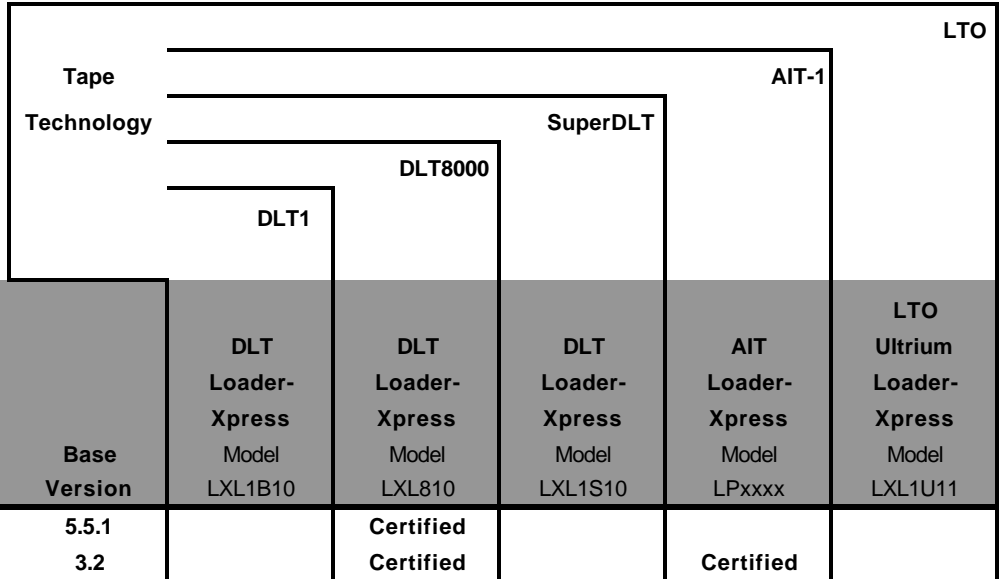

Overland's Autoloader Family

Server: NT - Alpha
Products: Autoloaders

Certified= Supported by software partner

Compatible= Emulates another certified device

Dates= Planned timeframe for support by software partner