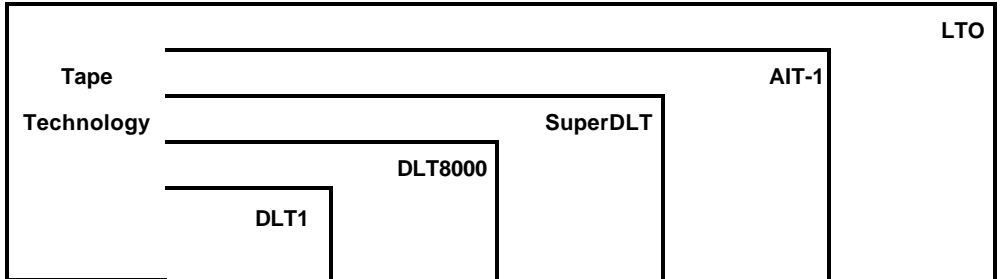

Overland's Autoloader Family

Server: Windows 2000
Products: Autoloaders

Certified= Supported by software partner

Compatible= Emulates another certified device

Dates= Planned timeframe for support by software partner

Base Server OS Version	Software Vendor	Software Product	Base Version	DLT Loader-Xpress Model	DLT Loader-Xpress Model	DLT Loader-Xpress Model	AIT Loader-Xpress Model	LTO Ultrium Loader-Xpress Model
2000	UltraBac	UltraBac	5.5	LXL1B10	LXL810	LXL1S10	LPxxxx	LXL1U11
2000	Veritas	Backup Exec	8.6	Certified	Certified	Certified	Certified	Certified
2000	Veritas	Backup Exec	8.5		Certified	Certified	Certified	
2000	Veritas	NetBackup BusinessServer	3.4	Q4 2001	Q4 2001	Q4 2001	Certified	Q4 2001
2000	Veritas	NetBackup DataCenter	3.4	Q4 2001	Q4 2001	Q4 2001	Certified	Q4 2001
2000	Yosemite	TapeWare	6.2 SP3f				Certified