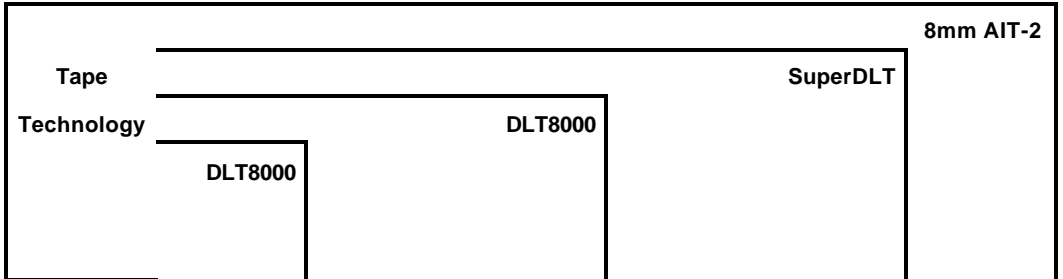

Overland's Enterprise Class Library Family

Server: **Windows 2000**

Products: **Enterprise Libraries**

Certified= Supported by software partner

Compatible= Emulates another certified device

Dates= Planned timeframe for support by software partner