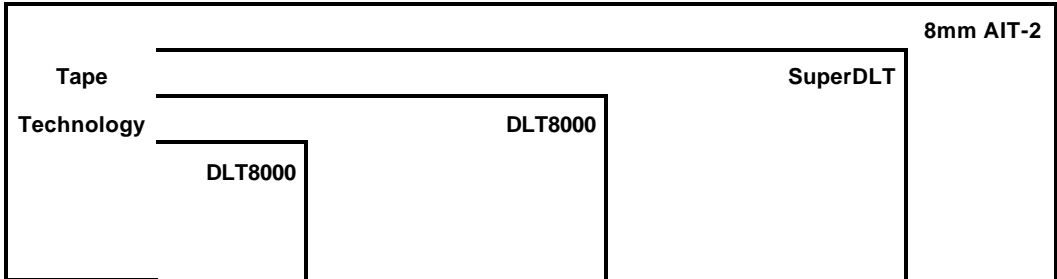

Overland's Enterprise Class Library Family

Server: IRIX - SGI
Products: Enterprise Libraries

Certified= Supported by software partner
Compatible= Emulates another certified device
Dates= Planned timeframe for support by software partner

Base Server OS Version	Software Vendor	Software Product	Base Version	DLT Library-Xpress Model LXB/LXG/LXC	Library-Xpress Neo Series Model LXN2000	Library-Xpress Neo Series Model LXN4000	Library-Xpress Neo Series Model LXN2000	Library-Xpress Neo Series Model LXN4000	AIT LibraryPro System Model LPxxxx
6.x	BakBone	NetVault	6.03	Certified	Certified	Q4 2001	Certified	Q4 2001	Certified
4.x	Knox	Arkeia	4.2	Certified	Q4 2001	Q4 2001	Q4 2001	Q4 2001	Certified
	Legato	NetWorker	5.5.1	Certified					
	Legato	NetWorker	6.0	Certified					
	Syncsort	Backup Express	2.1.4	Certified	Certified	Q4 2001	Certified	Q4 2001	Certified
6.2	Veritas	NetBackup	3.2	Certified					Certified
6.5	Veritas	NetBackup BusinessServer	3.4	Certified	Certified	Q1 2002			Certified
6.5	Veritas	NetBackup DataCenter	3.4	Certified	Certified	Q1 2002			Certified