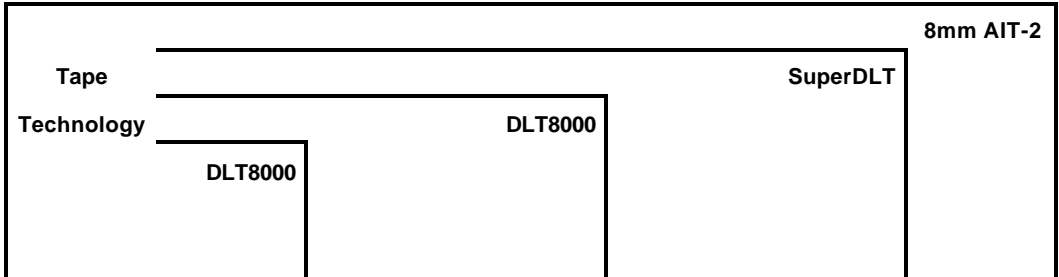

Overland's Enterprise Class Library Family

Server: **AIX**
Products: **Enterprise Libraries**

Certified= Supported by software partner
Compatible= Emulates another certified device
Dates= Planned timeframe for support by software partner

Base Server OS Version	Software Vendor	Software Product	Base Version	DLT Library-Xpress Model LXB/LXG/LXC	Library-Xpress Neo Series Model LXN2000	Library-Xpress Neo Series Model LXN4000	Library-Xpress Neo Series Model LXN2000	Library-Xpress Neo Series Model LXN4000	AIT LibraryPro System Model LPxxxx
4.2.1	Atempo (Quadratec)	Time Navigator	3.5	Certified	Certified	Q4 2001	Certified	Q4 2001	Certified
4.2	BakBone	NetVault	6.03	Certified	Certified	Q4 2001	Certified	Q4 2001	Certified
	Computer Associates	ARCserveIT	6.6	Certified					Compatible
3.0	HICOMP	HIBACK	1.3	Certified					
3.0	HICOMP	HIBARS	1.3	Certified					
	Legato	NetWorker	5.5.1	Certified					Certified
	Legato	NetWorker	6.0	Certified	Q4 2001	Q4 2001	Q4 2001	Q4 2001	Q4 2001
4.2	QStar Technologies	HSM	4.8	Compatible	Q4 2001	Q4 2001	Q4 2001	Q4 2001	
4.2	QStar Technologies	Data Director	4.8	Compatible	Q4 2001	Q4 2001	Q4 2001	Q4 2001	
	Syncsort	Backup Express	2.1.4	Compatible	Certified	Q4 2001	Certified	Q4 2001	Certified
4.3.1	Tivoli	Tivoli Storage Manager	4.2	Compatible	Q4 2001	Q2 2002	Q4 2001	Q2 2002	Certified
4.3.1	Tivoli	Tivoli Storage Manager	3.7	Compatible					Certified
4.1.5	Veritas	NetBackup	3.2	Certified	Q4 2001	Q1 2002	Q4 2001	Q1 2002	Certified
4.3	Veritas	NetBackup BusinessServer	3.4	Certified	Certified	Q1 2002	Certified	Q1 2002	Certified
4.3	Veritas	NetBackup DataCenter	3.4	Certified	Certified	Q1 2002	Certified	Q1 2002	Certified