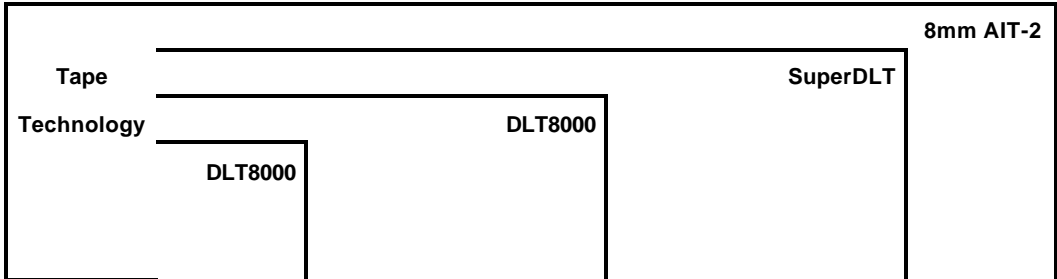

Overland's Enterprise Class Library Family

Server: **NetWare**
Products: **Enterprise Libraries**

Certified= Supported by software partner
Compatible= Emulates another certified device
Dates= Planned timeframe for support by software partner

Base Server OS Version	Software Vendor	Software Product	Base Version	DLT Library-Xpress Model LXB/LXG/LXC	Library-Xpress Neo Series Model LXN2000	Library-Xpress Neo Series Model LXN4000	Library-Xpress Neo Series Model LXN2000	Library-Xpress Neo Series Model LXN4000	AIT LibraryPro System Model LPxxxx
4.1	Computer Associates	ARCserve for NetWare	7.0	Certified	Certified	Q4 2001	Certified	Q4 2001	Certified
4.1	Computer Associates	ARCserve SAN Option	7.0		Certified	Q1 2002	Certified	Q1 2002	Certified
2.7	HICOMP	HIBACK	1.3	Certified					
2.7	HICOMP	HIBARS	1.3	Certified					
4.5	NOVaSTOR	NovaNET	8.0	Certified					
4.11	Veritas	BackupExec for NetWare	8.5	Certified	Q1 2002	Q1 2002	Q1 2002	Q1 2002	Certified
4.11	Veritas	BackupExec for NetWare	8.6	Certified	Certified	Q1 2002	Certified	Q1 2002	Certified