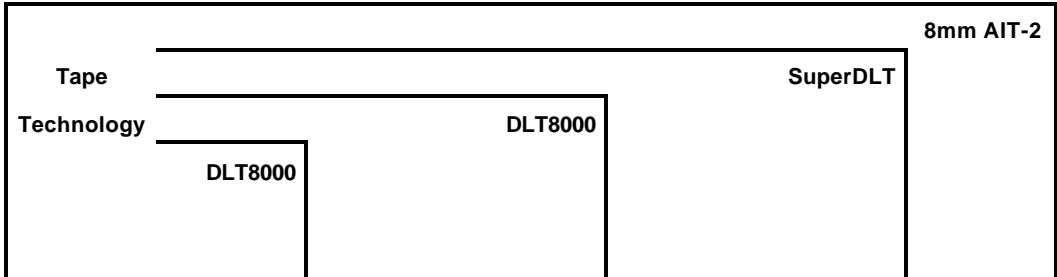

Overland's Enterprise Class Library Family

Server: **NT - Windows**
Products: **Enterprise Libraries**

Certified= Supported by software partner
Compatible= Emulates another certified device
Dates= Planned timeframe for support by software partner

Base Server OS Version	Software Vendor	Software Product	Base Version	DLT Library-Xpress Model LXB/LXG/LXC	Library-Xpress Neo Series Model LXN2000	Library-Xpress Neo Series Model LXN4000	Library-Xpress Neo Series Model LXN2000	Library-Xpress Neo Series Model LXN4000	AIT LibraryPro System Model LPxxxx
4.0	2AI	OpenSave	3.2	Certified	Certified		Certified		
NT 4.0 SP6	Atempo (Quadrtec)	Time Navigator	3.5	Certified	Certified	Q4 2001	Certified	Q4 2001	Certified
4.0	BakBone	NetVault	6.03	Certified	Certified		Certified		Certified
4.0	CommVault	Galaxy	3.1.1	Certified	Certified	Q1 2002	Certified	Q1 2002	Certified
4.0	CommVault	Galaxy	2.1.1	Certified					
4.0	Computer Associates	ARCserve	7.0	Certified	Q4 2001	Q4 2001	Certified	Certified	Certified
4.0	Computer Associates	ARCserver SAN Option	7.0	Certified	Q4 2001	Q4 2001	Certified	Q4 2001	Certified
4.0	Computer Associates	Enterprise Backup	7.0	Certified	Q4 2001	Q4 2001	Certified	Certified	Certified
4.0	Computer Associates	Enterprise Backup SAN	7.0	Certified	Q4 2001	Q4 2001	Certified	Q4 2001	Certified
4.0	Dantz	Retrospect	4.3	Certified					Q4 2001
4.0	Hewlett Packard	Omniback II	3.5	Certified	Q4 2001	Q4 2001	Q4 2001	Q4 2001	
3.51	HICOMP	HIBACK	1.3	Certified					
3.51	HICOMP	HIBARS	1.3	Certified					
4.0	Legato	NetWorker	5.5.1	Certified	Certified		Certified		Certified
4.0	Legato	NetWorker	5.7	Certified	Certified	Q4 2001	Certified	Q4 2001	Certified
4.0	Legato	NetWorker	6.0	Certified	Certified	Q4 2001	Certified	Q4 2001	Certified
4.0	LiveVault	LiveVault	3.0	Certified					Certified
4.0	NOVaSTOR	NovaBACKUP	6.6	Certified					
4.0	NOVaSTOR	NovaNET	8.0	Certified					
4.0	NOVaSTOR	TapeCopy	2.0	Certified					
3.51	Syncsort	Backup Express	2.1.4	Certified	Certified	Q4 2001	Certified	Q4 2001	Certified