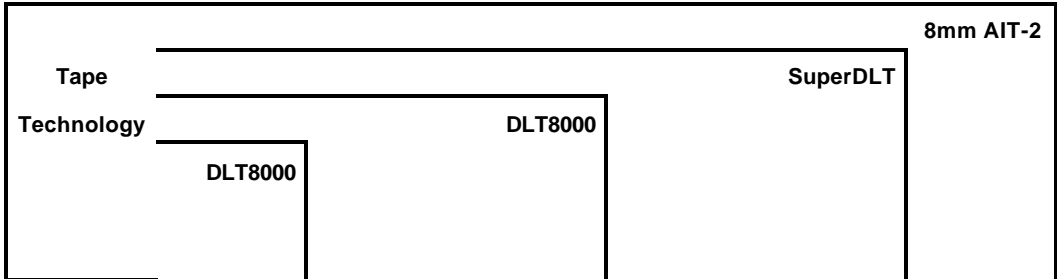

Overland's Enterprise Class Library Family

Server: **NCR (UNIX)**
Products: **Enterprise Libraries**

Certified= Supported by software partner
Compatible= Emulates another certified device
Dates= Planned timeframe for support by software partner

Base Server OS Version	Software Vendor	Software Product	Base Version	DLT Library-Xpress Model LXB/LXG/LXC	Library-Xpress Neo Series Model LXN2000	Library-Xpress Neo Series Model LXN4000	Library-Xpress Neo Series Model LXN2000	Library-Xpress Neo Series Model LXN4000	AIT LibraryPro System Model LPxxxx
MP RAS R3.02	BakBone	NetVault	6.03	Certified	Certified	Q4 2001	Certified	Q4 2001	Certified
SVR4	Syncsort	Backup Express	2.1.4	Certified	Certified	Q4 2001	Certified	Q4 2001	Certified