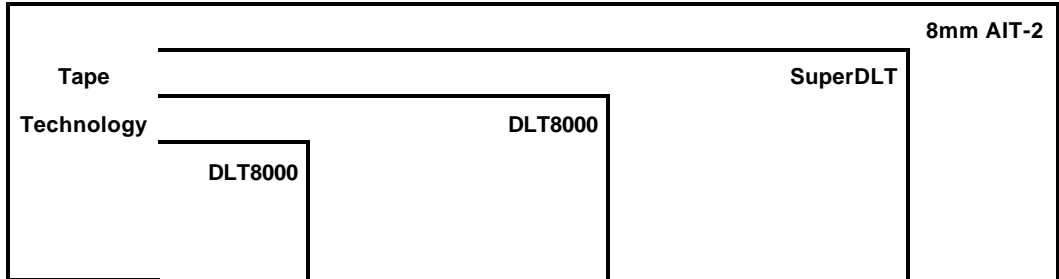

Overland's Enterprise Class Library Family

Server: **SCO UnixWare**
Products: **Enterprise Libraries**

Certified= Supported by software partner
Compatible= Emulates another certified device
Dates= Planned timeframe for support by software partner

Base Server OS Version	Software Vendor	Software Product	Base Version	DLT Library-Xpress Model	Library-Xpress Neo Series Model	Library-Xpress Neo Series Model	Library-Xpress Neo Series Model	Library-Xpress Neo Series Model	AIT LibraryPro System Model
2.1.3	BakBone	NetVault	6.03	LXB/LXG/LXC	LXN2000	LXN4000	LXN2000	LXN4000	LPxxxx
7.1	Computer Associates	ARCserveIT for SCO	6.6x	Certified	Certified	Q4 2001	Certified	Q4 2001	Certified